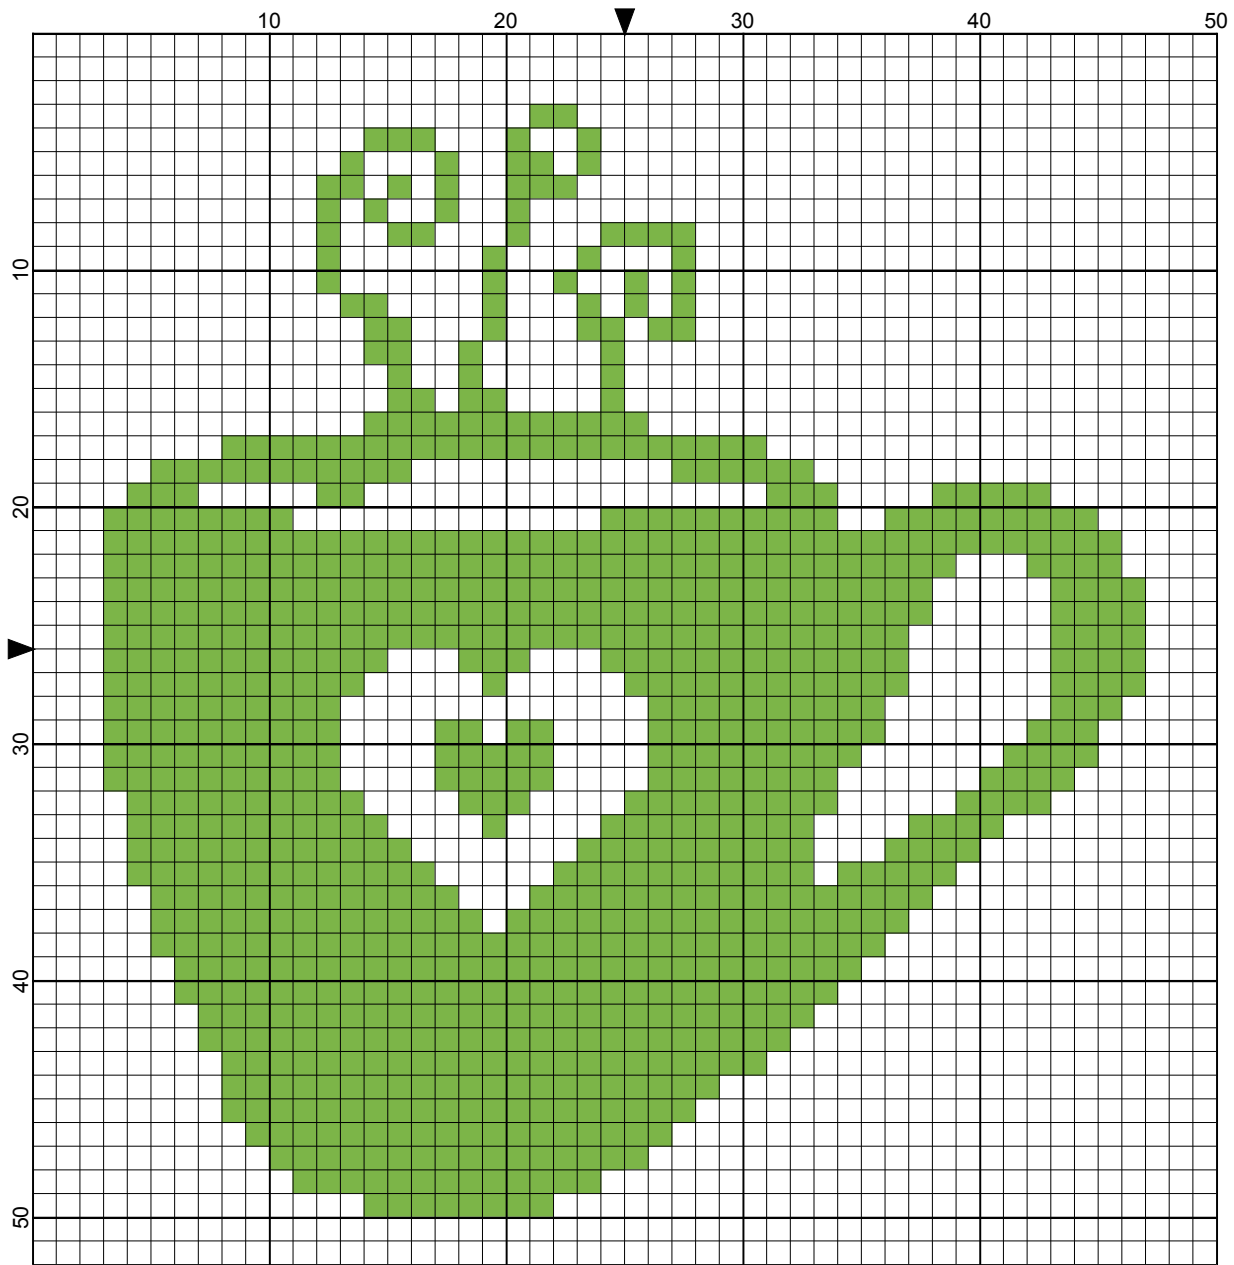

Latte Love by Hi Mamma

Legend:
■ DMC-703
□ DMC-5200

2011